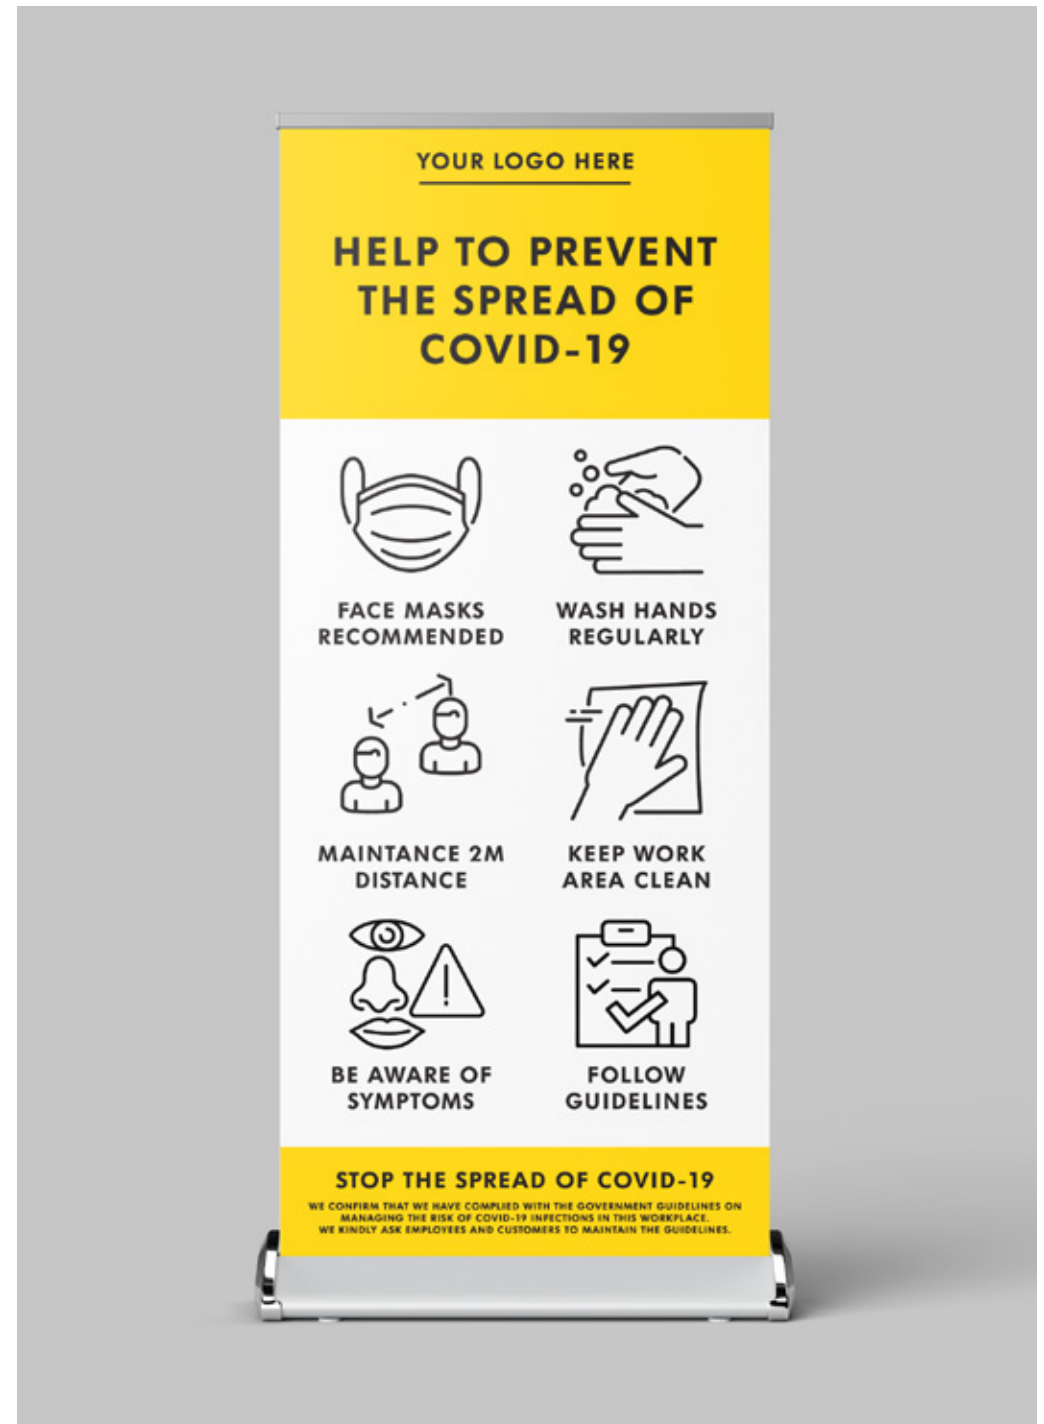

COVID-19 Worksafe Pack

Get your workplace back up and running with the new normal work health and safety standards. Our range of graphic solutions can be displayed as a means to promote the preventative measures to stop the spread of Covid-19 & keep your team safe.

**Address**

3 Tannery Road, Tonbridge
Kent, TN9 1RF, UK

**Email & Web**

Sales@Larchfield-aerospace.com
www.larchfield-aerospace.com

**Phone**

Tel: 0044 (0)1732 369757

Covid-19 Signage - Pull Up Banners

Get your workplace back up and running with the new normal work health and safety standards. Our range of graphic solutions can be displayed as a means to promote the preventative measures to stop the spread of Covid-19 & keep your team safe.

Pull Up Banners - Sizes

850 mm X 2000 mm (Shown Above)

1000 mm X 2000 mm

1200 mm X 2000 mm

Covid-19 Signage - Poster Display Stands

Get your workplace back up and running with the new normal work health and safety standards. Our range of graphic solutions can be displayed as a means to promote the preventative measures to stop the spread of Covid-19 & keep your team safe.

Poster Display Stands - Sizes

A1 - 594 mm X 841 mm

A2 - 420 mm X 594 mm (Shown)

A3 - 297 mm X 420 mm

Covid-19 Signage - Rectangle Floor Signs

Get your workplace back up and running with the new normal work health and safety standards. Our range of graphic solutions can be displayed as a means to promote the preventative measures to stop the spread of Covid-19 & keep your team safe.