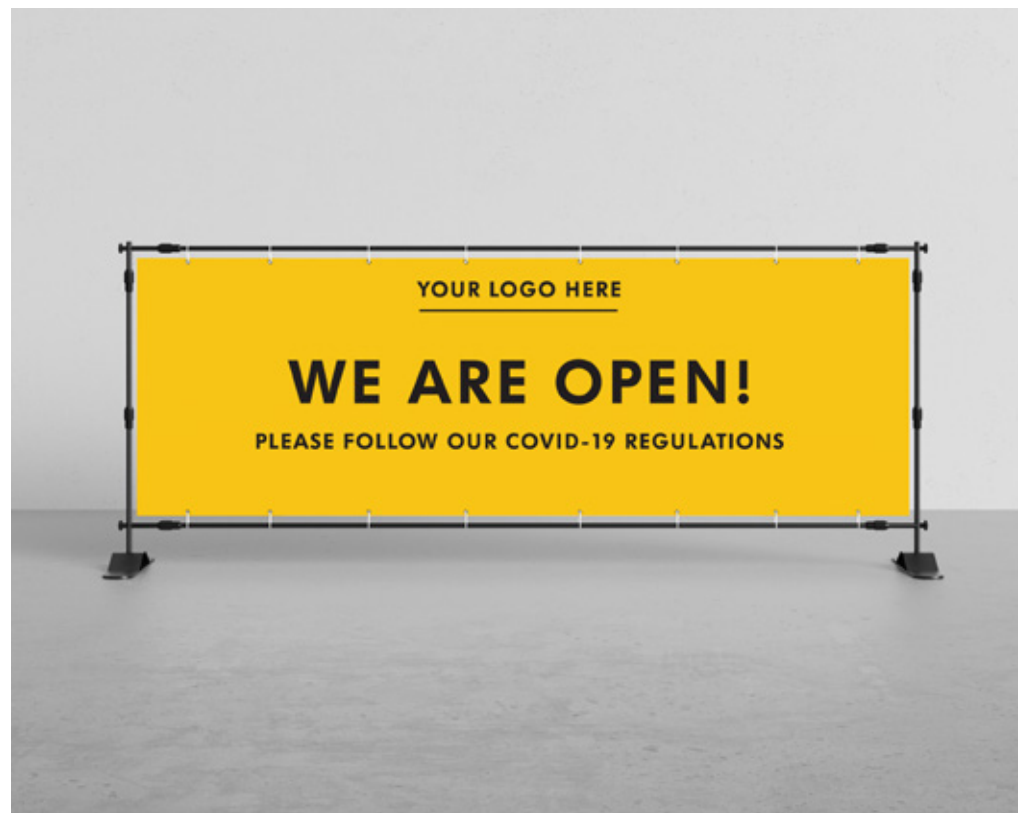

A-Board - Sizes

A0 - 841 mm X 1189 mm

A1 - 594 mm X 841 mm (Shown)

A2 - 420 mm X 594 mm

Covid-19 Signage - External Floor Stencils

Get your workplace back up and running with the new normal work health and safety standards. Our range of graphic solutions can be displayed as a means to promote the preventative measures to stop the spread of Covid-19 & keep your team safe.

YOUR
DESIGN
HERE

300mm X 600mm

External Floor Stencils

300 mm X 600 mm (Shown)
600 mm X 1200 mm

Covid-19 Signage - Vinyl Banners

Get your workplace back up and running with the new normal work health and safety standards. Our range of graphic solutions can be displayed as a means to promote the preventative measures to stop the spread of Covid-19 & keep your team safe.

Banners - Sizes

300 mm X 1000 mm (Shown)

400 mm X 1000 mm

500 mm X 1000 mm

Covid-19 Signage - Hygiene Dividers

Get your workplace back up and running with the new normal work health and safety standards. Our range of graphic solutions can be displayed as a means to promote the preventative measures to stop the spread of Covid-19 & keep your team safe.